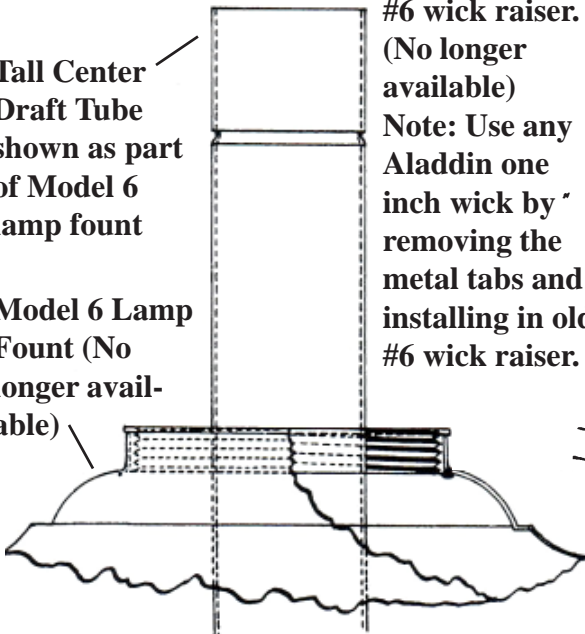

R111 Wick Trimmer cleans all Aladdin one inch wicks

Tall Center Draft Tube shown as part of Model 6 lamp fount

Model 6 Lamp Fount (No longer available)

Model 6 Wick shown in #6 wick raiser. (No longer available)  
Note: Use any Aladdin one inch wick by removing the metal tabs and installing in old #6 wick raiser.