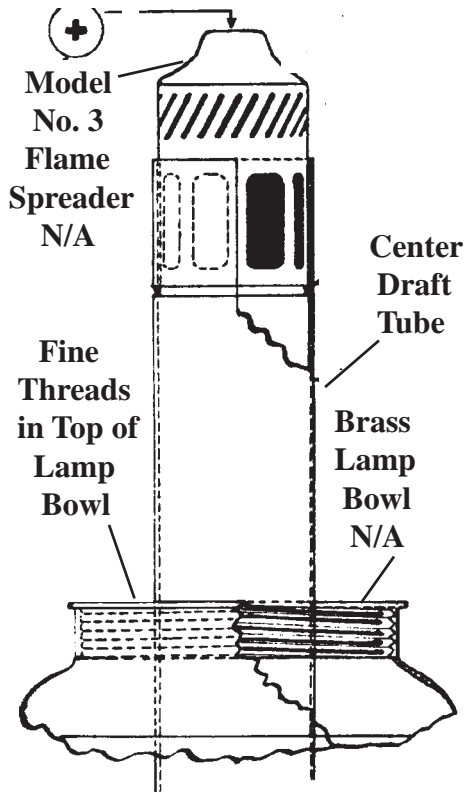

N146 Kone Kap Mantle
fits Models 3 thru 11
Kerosene Lamps

ALADDIN®

MODEL NO. 3 EXPLODED VIEW

PARTS LIST

Sold from January 1911 to August 1912

Lighting The World, Since 1908

Note '+' in top

R111 Wick Trimmer
Cleans all One Inch Aladdin Wicks

Model No. 3 Wick Raiser
N/A

Note: Use any one inch Aladdin Wick by removing metal tabs and installing in Model 3 Wick Raiser.

Model No. 3 Kerosene Lamp Gallery
N/A

Face of Model No. 3 Burner Knob

Aladdin Mantle Lamp Company
681 International Blvd.
Clarksville, TN 37040, USA
Tel: 800-457-5267 FAX: 931-647-4517
www.aladdinlamps.com
e-mail: sales@aladdinlamps.com