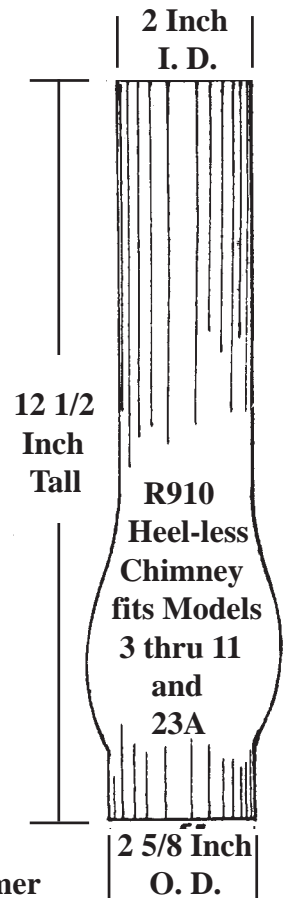

N146 Kone Kap Mantle
fits Models 3 thru 11
Kerosene Lamps

ALADDIN®

MODEL NO. 3 EXPLODED VIEW

PARTS LIST

Sold from January 1911 to August 1912

Lighting The World, Since 1908

Note '+' in top

R111 Wick Trimmer
Cleans all One Inch Aladdin Wicks

Model No. 3 Wick Raiser
N/A

Note: Use any one inch Aladdin Wick by removing metal tabs and installing in Model 3 Wick Raiser.

Model No. 3 Kerosene Lamp Gallery
N/A

Face of Model No. 3 Burner Knob

Aladdin Mantle Lamp Company
681 International Blvd.
Clarksville, TN 37040, USA
Tel: 800-457-5267 FAX: 931-647-4517
www.aladdinlamps.com
e-mail: sales@aladdinlamps.com