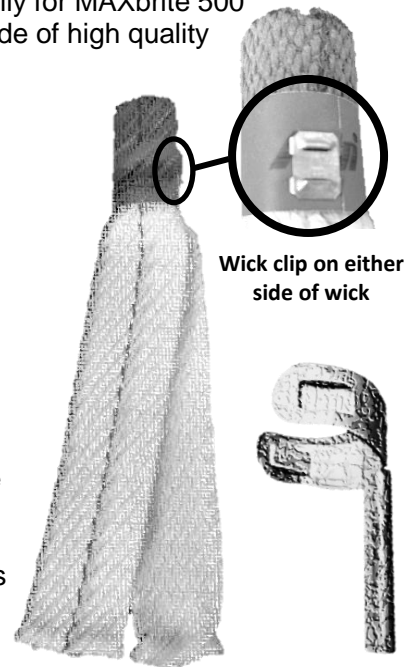

**Heel-less 12.5" MAXbrite  
Chimney (R910-500) 100004908**

Designed specifically for MAXbrite 500  
series burners; made of high quality  
borosilicate glass

**1" Cotton Wick  
N230**

Fits Models 23,  
23A, and MAXbrite  
500 series burners  
and 23E60  
refrigerator burners

*Will fit Models 21  
and 21c when  
using the Wick  
Raiser N233*

Wick clip on either  
side of wick

**#23 Wick Raiser N233**

Fits Models 23, 23A, and  
MAXbrite 500 series

*Also use on Models 21  
and 21c with Wick N230*